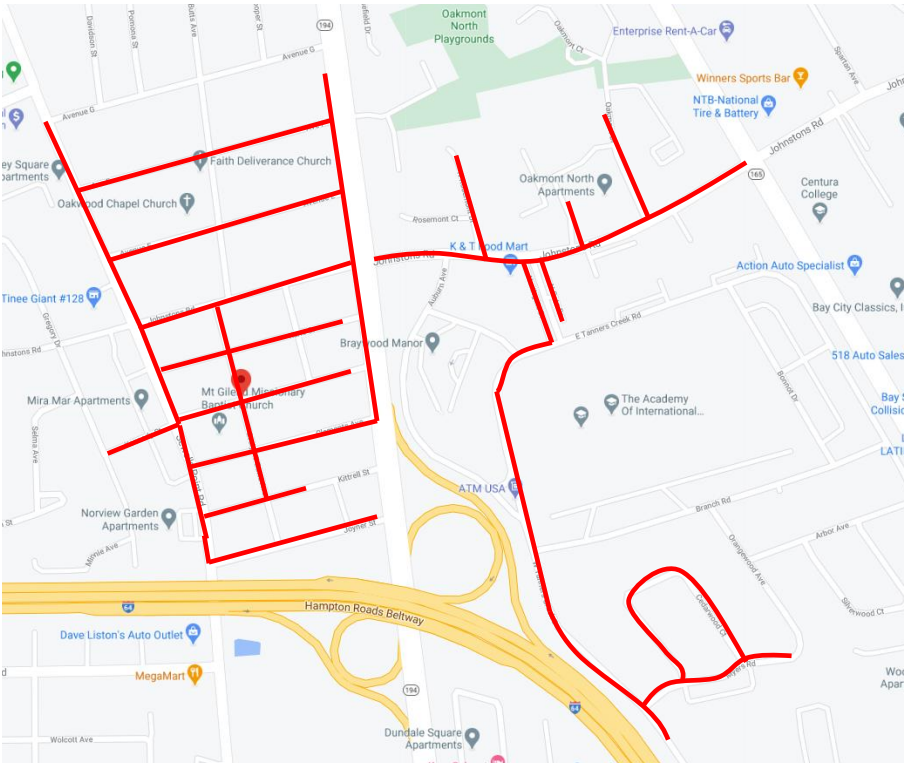

# Pipeline Replacement Project

Project map, affected streets highlighted in red

## City affected - Norfolk

### Streets affected

Avenue E	Kennedy St
Avenue F	Kittrell St
Avenue G	Myers Rd
Ceaderwood Ct	N Gate Dr
Chesapeake Blvd	N Rosemont Dr
Clements Ave	North ST
E Tanners Creek Dr	Northgate Dr
Evelyn T Butts Ave	Oakmont Dr
Johnstons Rd	Sewells Point Rd
Joyner St	W Tanners Creek Dr
Kane St	